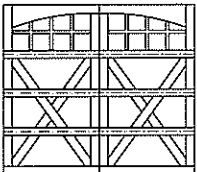

## MODEL 7101

3 Section Doors 6'6" to 7'3" High

Crossbuck / 16 Lite  
Square Top  
9' Wide

Crossbuck / 16 Lite  
Arch Top  
9' Wide

Crossbuck / 32 Lite  
Square Top  
16' Wide

Crossbuck / 32 Lite  
Arch Top  
16' Wide

Crossbuck / Grooved  
6 Lite / Square Top  
9' Wide

Crossbuck / Grooved  
6 Lite / Arch Top  
9' Wide

Crossbuck / Grooved  
12 Lite / Square Top  
16' Wide

Crossbuck / Grooved  
12 Lite / Arch Top  
16' Wide

Crossbuck / 12 Lite  
Square Top  
9' Wide

Crossbuck / 12 Lite  
Arch Top  
9' Wide

Crossbuck / 24 Lite  
Square Top  
16' Wide

Crossbuck / 24 Lite  
Arch Top  
16' Wide

## MODEL 7101

4 Section Doors 7'4" to 8'0" High

Crossbuck / 16 Lite  
Square Top  
9' Wide

Crossbuck / 16 Lite  
Arch Top  
9' Wide

Crossbuck / 32 Lite  
Square Top  
16' Wide

Crossbuck / 32 Lite  
Arch Top  
16' Wide