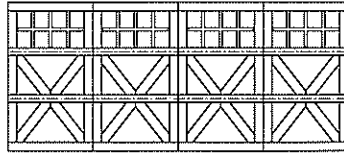

## MODEL 7101

3 Section Doors 6'6" to 7'3" High

Crossbuck / 16 Lite  
Square Top  
9' Wide

Crossbuck / 16 Lite  
Arch Top  
9' Wide

Crossbuck / 32 Lite  
Square Top  
16' Wide

Crossbuck / 32 Lite  
Arch Top  
16' Wide

Crossbuck / Grooved  
6 Lite / Square Top  
9' Wide

Crossbuck / Grooved  
6 Lite / Arch Top  
9' Wide

Crossbuck / Grooved  
12 Lite / Square Top  
16' Wide

Crossbuck / Grooved  
12 Lite / Arch Top  
16' Wide

Crossbuck / 12 Lite  
Square Top  
9' Wide

Crossbuck / 12 Lite  
Arch Top  
9' Wide

Crossbuck / 24 Lite  
Square Top  
16' Wide

Crossbuck / 24 Lite  
Arch Top  
16' Wide

## MODEL 7101

4 Section Doors 7'4" to 8'0" High

Crossbuck / 16 Lite  
Square Top  
9' Wide

Crossbuck / 16 Lite  
Arch Top  
9' Wide

Crossbuck / 32 Lite  
Square Top  
16' Wide

Crossbuck / 32 Lite  
Arch Top  
16' Wide