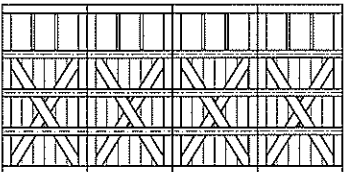

## MODEL 7101

3 Section Doors 6'6" to 7'3" High

Crossbuck / 16 Lite  
Square Top  
9' Wide

Crossbuck / 16 Lite  
Arch Top  
9' Wide

Crossbuck / 32 Lite  
Square Top  
16' Wide

Crossbuck / 32 Lite  
Arch Top  
16' Wide

Crossbuck / 12 Lite  
Square Top  
9' Wide

Crossbuck / 12 Lite  
Arch Top  
9' Wide

Crossbuck / 24 Lite  
Square Top  
16' Wide

Crossbuck / 24 Lite  
Arch Top  
16' Wide

## MODEL 7101

4 Section Doors 7'4" to 8'0" High

Crossbuck / 16 Lite  
Square Top  
9' Wide

Crossbuck / 16 Lite  
Arch Top  
9' Wide

Crossbuck / 32 Lite  
Square Top  
16' Wide

Crossbuck / 32 Lite  
Arch Top  
16' Wide

Crossbuck / Grooved  
6 Lite / Square Top  
9' Wide

Crossbuck / Grooved  
6 Lite / Arch Top  
9' Wide

Crossbuck / Grooved  
12 Lite / Square Top  
16' Wide

Crossbuck / Grooved  
12 Lite / Arch Top  
16' Wide