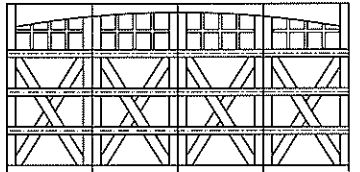

Crossbuck / 12 Lite  
Square Top  
9' Wide

Crossbuck / 12 Lite  
Arch Top  
9' Wide

Crossbuck / 24 Lite  
Square Top  
16' Wide

Crossbuck / 24 Lite  
Arch Top  
16' Wide

## MODEL 7101

4 Section Doors 7'4" to 8'0" High

Crossbuck / 16 Lite  
Square Top  
9' Wide

Crossbuck / 16 Lite  
Arch Top  
9' Wide

Crossbuck / 32 Lite  
Square Top  
16' Wide

Crossbuck / 32 Lite  
Arch Top  
16' Wide

Crossbuck / Grooved  
6 Lite / Square Top  
9' Wide

Crossbuck / Grooved  
6 Lite / Arch Top  
9' Wide

Crossbuck / Grooved  
12 Lite / Square Top  
16' Wide

Crossbuck / Grooved  
12 Lite / Arch Top  
16' Wide