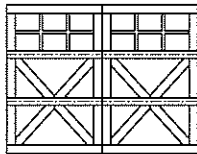

## MODEL 7101

3 Section Doors 6'6" to 7'3" High

Crossbuck / 16 Lite  
Square Top  
9' Wide

Crossbuck / 16 Lite  
Arch Top  
9' Wide

Crossbuck / 32 Lite  
Square Top  
16' Wide

Crossbuck / 32 Lite  
Arch Top  
16' Wide

Crossbuck / Grooved  
6 Lite / Square Top  
9' Wide

Crossbuck / Grooved  
6 Lite / Arch Top  
9' Wide

Crossbuck / Grooved  
12 Lite / Square Top  
16' Wide

Crossbuck / Grooved  
12 Lite / Arch Top  
16' Wide

Crossbuck / 12 Lite  
Square Top  
9' Wide

Crossbuck / 12 Lite  
Arch Top  
9' Wide

Crossbuck / 24 Lite  
Square Top  
16' Wide

Crossbuck / 24 Lite  
Arch Top  
16' Wide

## MODEL 7101

4 Section Doors 7'4" to 8'0" High

Crossbuck / 16 Lite  
Square Top  
9' Wide

Crossbuck / 16 Lite  
Arch Top  
9' Wide

Crossbuck / 32 Lite  
Square Top  
16' Wide

Crossbuck / 32 Lite  
Arch Top  
16' Wide