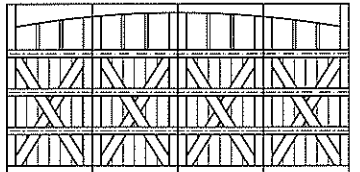

Crossbuck / 12 Lite  
Square Top  
9' Wide

Crossbuck / 12 Lite  
Arch Top  
9' Wide

Crossbuck / 24 Lite  
Square Top  
16' Wide

Crossbuck / 24 Lite  
Arch Top  
16' Wide

## MODEL 7101

4 Section Doors 7'4" to 8'0" High

Crossbuck / 16 Lite  
Square Top  
9' Wide

Crossbuck / 16 Lite  
Arch Top  
9' Wide

Crossbuck / 32 Lite  
Square Top  
16' Wide

Crossbuck / 32 Lite  
Arch Top  
16' Wide

Crossbuck / Grooved  
6 Lite / Square Top  
9' Wide

Crossbuck / Grooved  
6 Lite / Arch Top  
9' Wide

Crossbuck / Grooved  
12 Lite / Square Top  
16' Wide

Crossbuck / Grooved  
12 Lite / Arch Top  
16' Wide