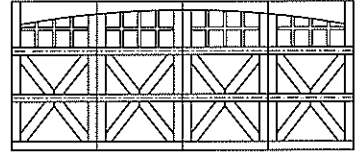

## MODEL 7101

3 Section Doors 6'6" to 7'3" High

Crossbuck / 16 Lite  
Square Top  
9' Wide

Crossbuck / 16 Lite  
Arch Top  
9' Wide

Crossbuck / 32 Lite  
Square Top  
16' Wide

Crossbuck / 32 Lite  
Arch Top  
16' Wide

Crossbuck / Grooved  
6 Lite / Square Top  
9' Wide

Crossbuck / Grooved  
6 Lite / Arch Top  
9' Wide

Crossbuck / Grooved  
12 Lite / Square Top  
16' Wide

Crossbuck / Grooved  
12 Lite / Arch Top  
16' Wide