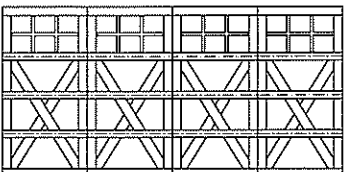

## MODEL 7101

4 Section Doors 7'4" to 8'0" High

Crossbuck / 16 Lite  
Square Top  
9' Wide

Crossbuck / 16 Lite  
Arch Top  
9' Wide

Crossbuck / 32 Lite  
Square Top  
16' Wide

Crossbuck / 32 Lite  
Arch Top  
16' Wide

Crossbuck / Grooved  
6 Lite / Square Top  
9' Wide

Crossbuck / Grooved  
6 Lite / Arch Top  
9' Wide

Crossbuck / Grooved  
12 Lite / Square Top  
16' Wide

Crossbuck / Grooved  
12 Lite / Arch Top  
16' Wide

Crossbuck / 12 Lite  
Square Top  
9' Wide

Crossbuck / 12 Lite  
Arch Top  
9' Wide

Crossbuck / 24 Lite  
Square Top  
16' Wide

Crossbuck / 24 Lite  
Arch Top  
16' Wide