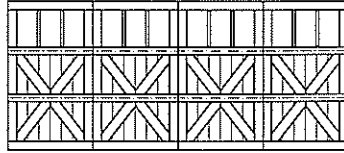

## MODEL 7101

3 Section Doors 6'6" to 7'3" High

Crossbuck / 16 Lite  
Square Top  
9' Wide

Crossbuck / 16 Lite  
Arch Top  
9' Wide

Crossbuck / 32 Lite  
Square Top  
16' Wide

Crossbuck / 32 Lite  
Arch Top  
16' Wide

Crossbuck / Grooved  
6 Lite / Square Top  
9' Wide

Crossbuck / Grooved  
6 Lite / Arch Top  
9' Wide

Crossbuck / Grooved  
12 Lite / Square Top  
16' Wide

Crossbuck / Grooved  
12 Lite / Arch Top  
16' Wide

Crossbuck / 12 Lite  
Square Top  
9' Wide

Crossbuck / 12 Lite  
Arch Top  
9' Wide

Crossbuck / 24 Lite  
Square Top  
16' Wide

Crossbuck / 24 Lite  
Arch Top  
16' Wide