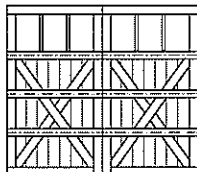

## MODEL 7101

3 Section Doors 6'6" to 7'3" High

Crossbuck / 16 Lite  
Square Top  
9' Wide

Crossbuck / 16 Lite  
Arch Top  
9' Wide

Crossbuck / 32 Lite  
Square Top  
16' Wide

Crossbuck / 32 Lite  
Arch Top  
16' Wide

Crossbuck / 12 Lite  
Square Top  
9' Wide

Crossbuck / 12 Lite  
Arch Top  
9' Wide

Crossbuck / 24 Lite  
Square Top  
16' Wide

Crossbuck / 24 Lite  
Arch Top  
16' Wide

## MODEL 7101

4 Section Doors 7'4" to 8'0" High

Crossbuck / 16 Lite  
Square Top  
9' Wide

Crossbuck / 16 Lite  
Arch Top  
9' Wide

Crossbuck / 32 Lite  
Square Top  
16' Wide

Crossbuck / 32 Lite  
Arch Top  
16' Wide

Crossbuck / Grooved  
6 Lite / Square Top  
9' Wide

Crossbuck / Grooved  
6 Lite / Arch Top  
9' Wide

Crossbuck / Grooved  
12 Lite / Square Top  
16' Wide

Crossbuck / Grooved  
12 Lite / Arch Top  
16' Wide