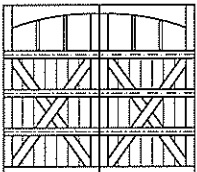

Crossbuck / 12 Lite  
Square Top  
9' Wide

Crossbuck / 12 Lite  
Arch Top  
9' Wide

Crossbuck / 24 Lite  
Square Top  
16' Wide

Crossbuck / 24 Lite  
Arch Top  
16' Wide

## MODEL 7101

4 Section Doors 7'4" to 8'0" High

Crossbuck / 16 Lite  
Square Top  
9' Wide

Crossbuck / 16 Lite  
Arch Top  
9' Wide

Crossbuck / 32 Lite  
Square Top  
16' Wide

Crossbuck / 32 Lite  
Arch Top  
16' Wide

Crossbuck / Grooved  
6 Lite / Square Top  
9' Wide

Crossbuck / Grooved  
6 Lite / Arch Top  
9' Wide

Crossbuck / Grooved  
12 Lite / Square Top  
16' Wide

Crossbuck / Grooved  
12 Lite / Arch Top  
16' Wide