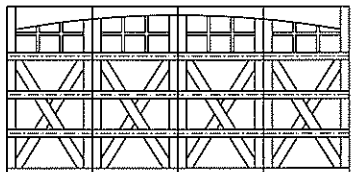

## MODEL 7101

4 Section Doors 7'4" to 8'0" High

Crossbuck / 16 Lite  
Square Top  
9' Wide

Crossbuck / 16 Lite  
Arch Top  
9' Wide

Crossbuck / 32 Lite  
Square Top  
16' Wide

Crossbuck / 32 Lite  
Arch Top  
16' Wide

Crossbuck / Grooved  
6 Lite / Square Top  
9' Wide

Crossbuck / Grooved  
6 Lite / Arch Top  
9' Wide

Crossbuck / Grooved  
12 Lite / Square Top  
16' Wide

Crossbuck / Grooved  
12 Lite / Arch Top  
16' Wide

Crossbuck / 12 Lite  
Square Top  
9' Wide

Crossbuck / 12 Lite  
Arch Top  
9' Wide

Crossbuck / 24 Lite  
Square Top  
16' Wide

Crossbuck / 24 Lite  
Arch Top  
16' Wide