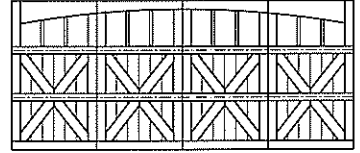

## MODEL 7101

3 Section Doors 6'6" to 7'3" High

Crossbuck / 16 Lite  
Square Top  
9' Wide

Crossbuck / 16 Lite  
Arch Top  
9' Wide

Crossbuck / 32 Lite  
Square Top  
16' Wide

Crossbuck / 32 Lite  
Arch Top  
16' Wide

Crossbuck / Grooved  
6 Lite / Square Top  
9' Wide

Crossbuck / Grooved  
6 Lite / Arch Top  
9' Wide

Crossbuck / Grooved  
12 Lite / Square Top  
16' Wide

Crossbuck / Grooved  
12 Lite / Arch Top  
16' Wide

Crossbuck / 12 Lite  
Square Top  
9' Wide

Crossbuck / 12 Lite  
Arch Top  
9' Wide

Crossbuck / 24 Lite  
Square Top  
16' Wide

Crossbuck / 24 Lite  
Arch Top  
16' Wide