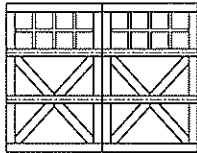

## MODEL 7101

3 Section Doors 6'6" to 7'3" High

Crossbuck / 16 Lite  
Square Top  
9' Wide

Crossbuck / 16 Lite  
Arch Top  
9' Wide

Crossbuck / 32 Lite  
Square Top  
16' Wide

Crossbuck / 32 Lite  
Arch Top  
16' Wide

Crossbuck / Grooved  
6 Lite / Square Top  
9' Wide

Crossbuck / Grooved  
6 Lite / Arch Top  
9' Wide

Crossbuck / Grooved  
12 Lite / Square Top  
16' Wide

Crossbuck / Grooved  
12 Lite / Arch Top  
16' Wide

## MODEL 7101

4 Section Doors 7'4" to 8'0" High

Crossbuck / 16 Lite  
Square Top  
9' Wide

Crossbuck / 16 Lite  
Arch Top  
9' Wide

Crossbuck / 32 Lite  
Square Top  
16' Wide

Crossbuck / 32 Lite  
Arch Top  
16' Wide