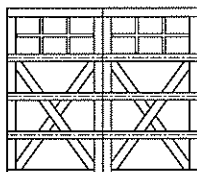

## MODEL 7101

4 Section Doors 7'4" to 8'0" High

Crossbuck / 16 Lite  
Square Top  
9' Wide

Crossbuck / 16 Lite  
Arch Top  
9' Wide

Crossbuck / 32 Lite  
Square Top  
16' Wide

Crossbuck / 32 Lite  
Arch Top  
16' Wide

Crossbuck / Grooved  
6 Lite / Square Top  
9' Wide

Crossbuck / Grooved  
6 Lite / Arch Top  
9' Wide

Crossbuck / Grooved  
12 Lite / Square Top  
16' Wide

Crossbuck / Grooved  
12 Lite / Arch Top  
16' Wide

Crossbuck / 12 Lite  
Square Top  
9' Wide

Crossbuck / 12 Lite  
Arch Top  
9' Wide

Crossbuck / 24 Lite  
Square Top  
16' Wide

Crossbuck / 24 Lite  
Arch Top  
16' Wide