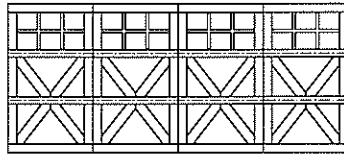

## MODEL 7101

3 Section Doors 6'6" to 7'3" High

Crossbuck / 16 Lite  
Square Top  
9' Wide

Crossbuck / 16 Lite  
Arch Top  
9' Wide

Crossbuck / 32 Lite  
Square Top  
16' Wide

Crossbuck / 32 Lite  
Arch Top  
16' Wide

Crossbuck / Grooved  
6 Lite / Square Top  
9' Wide

Crossbuck / Grooved  
6 Lite / Arch Top  
9' Wide

Crossbuck / Grooved  
12 Lite / Square Top  
16' Wide

Crossbuck / Grooved  
12 Lite / Arch Top  
16' Wide

Crossbuck / 12 Lite  
Square Top  
9' Wide

Crossbuck / 12 Lite  
Arch Top  
9' Wide

Crossbuck / 24 Lite  
Square Top  
16' Wide

Crossbuck / 24 Lite  
Arch Top  
16' Wide

## MODEL 7101

4 Section Doors 7'4" to 8'0" High

Crossbuck / 16 Lite  
Square Top  
9' Wide

Crossbuck / 16 Lite  
Arch Top  
9' Wide

Crossbuck / 32 Lite  
Square Top  
16' Wide

Crossbuck / 32 Lite  
Arch Top  
16' Wide