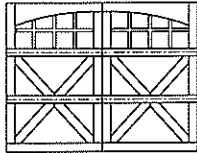

## MODEL 7101

3 Section Doors 6'6" to 7'3" High

Crossbuck / 16 Lite  
Square Top  
9' Wide

Crossbuck / 16 Lite  
Arch Top  
9' Wide

Crossbuck / 32 Lite  
Square Top  
16' Wide

Crossbuck / 32 Lite  
Arch Top  
16' Wide

Crossbuck / Grooved  
6 Lite / Square Top  
9' Wide

Crossbuck / Grooved  
6 Lite / Arch Top  
9' Wide

Crossbuck / Grooved  
12 Lite / Square Top  
16' Wide

Crossbuck / Grooved  
12 Lite / Arch Top  
16' Wide