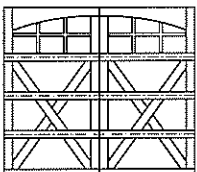

Crossbuck / 12 Lite  
Square Top  
9' Wide

Crossbuck / 12 Lite  
Arch Top  
9' Wide

Crossbuck / 24 Lite  
Square Top  
16' Wide

Crossbuck / 24 Lite  
Arch Top  
16' Wide

## MODEL 7101

4 Section Doors 7'4" to 8'0" High

Crossbuck / 16 Lite  
Square Top  
9' Wide

Crossbuck / 16 Lite  
Arch Top  
9' Wide

Crossbuck / 32 Lite  
Square Top  
16' Wide

Crossbuck / 32 Lite  
Arch Top  
16' Wide

Crossbuck / Grooved  
6 Lite / Square Top  
9' Wide

Crossbuck / Grooved  
6 Lite / Arch Top  
9' Wide

Crossbuck / Grooved  
12 Lite / Square Top  
16' Wide

Crossbuck / Grooved  
12 Lite / Arch Top  
16' Wide