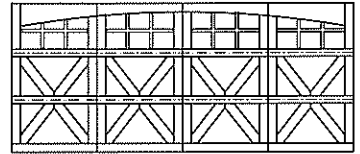

## MODEL 7101

3 Section Doors 6'6" to 7'3" High

Crossbuck / 16 Lite  
Square Top  
9' Wide

Crossbuck / 16 Lite  
Arch Top  
9' Wide

Crossbuck / 32 Lite  
Square Top  
16' Wide

Crossbuck / 32 Lite  
Arch Top  
16' Wide

Crossbuck / Grooved  
6 Lite / Square Top  
9' Wide

Crossbuck / Grooved  
6 Lite / Arch Top  
9' Wide

Crossbuck / Grooved  
12 Lite / Square Top  
16' Wide

Crossbuck / Grooved  
12 Lite / Arch Top  
16' Wide

Crossbuck / 12 Lite  
Square Top  
9' Wide

Crossbuck / 12 Lite  
Arch Top  
9' Wide

Crossbuck / 24 Lite  
Square Top  
16' Wide

Crossbuck / 24 Lite  
Arch Top  
16' Wide

## MODEL 7101

4 Section Doors 7'4" to 8'0" High

Crossbuck / 16 Lite  
Square Top  
9' Wide

Crossbuck / 16 Lite  
Arch Top  
9' Wide

Crossbuck / 32 Lite  
Square Top  
16' Wide

Crossbuck / 32 Lite  
Arch Top  
16' Wide