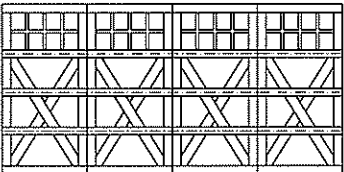

Crossbuck / 12 Lite  
Square Top  
9' Wide

Crossbuck / 12 Lite  
Arch Top  
9' Wide

Crossbuck / 24 Lite  
Square Top  
16' Wide

Crossbuck / 24 Lite  
Arch Top  
16' Wide

## MODEL 7101

4 Section Doors 7'4" to 8'0" High

Crossbuck / 16 Lite  
Square Top  
9' Wide

Crossbuck / 16 Lite  
Arch Top  
9' Wide

Crossbuck / 32 Lite  
Square Top  
16' Wide

Crossbuck / 32 Lite  
Arch Top  
16' Wide

Crossbuck / Grooved  
6 Lite / Square Top  
9' Wide

Crossbuck / Grooved  
6 Lite / Arch Top  
9' Wide

Crossbuck / Grooved  
12 Lite / Square Top  
16' Wide

Crossbuck / Grooved  
12 Lite / Arch Top  
16' Wide