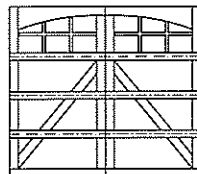

Diagonal / 12 Lite  
Square Top  
9' Wide

Diagonal / 12 Lite  
Arch Top  
9' Wide

Diagonal / 24 Lite  
Square Top  
16' Wide

Diagonal / 24 Lite  
Arch Top  
16' Wide

## MODEL 7102

4 Section Doors 7'4" to 8'0" High

Diagonal / 16 Lite  
Square Top  
9' Wide

Diagonal / 16 Lite  
Arch Top  
9' Wide

Diagonal / 32 Lite  
Square Top  
16' Wide

Diagonal / 32 Lite  
Arch Top  
16' Wide

Diagonal / Grooved  
6 Lite / Square Top  
9' Wide

Diagonal / Grooved  
6 Lite / Arch Top  
9' Wide

Diagonal / Grooved  
12 Lite / Square Top  
16' Wide

Diagonal / Grooved  
12 Lite / Arch Top  
16' Wide