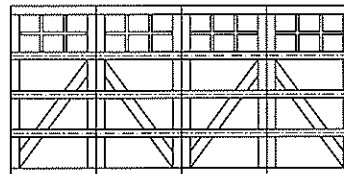

Diagonal / 12 Lite  
Square Top  
9' Wide

Diagonal / 12 Lite  
Arch Top  
9' Wide

Diagonal / 24 Lite  
Square Top  
16' Wide

Diagonal / 24 Lite  
Arch Top  
16' Wide

## MODEL 7102

4 Section Doors 7'4" to 8'0" High

Diagonal / 16 Lite  
Square Top  
9' Wide

Diagonal / 16 Lite  
Arch Top  
9' Wide

Diagonal / 32 Lite  
Square Top  
16' Wide

Diagonal / 32 Lite  
Arch Top  
16' Wide

Diagonal / Grooved  
6 Lite / Square Top  
9' Wide

Diagonal / Grooved  
6 Lite / Arch Top  
9' Wide

Diagonal / Grooved  
12 Lite / Square Top  
16' Wide

Diagonal / Grooved  
12 Lite / Arch Top  
16' Wide