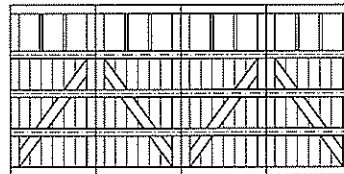

Diagonal / 12 Lite  
Square Top  
9' Wide

Diagonal / 12 Lite  
Arch Top  
9' Wide

Diagonal / 24 Lite  
Square Top  
16' Wide

Diagonal / 24 Lite  
Arch Top  
16' Wide

## MODEL 7102

4 Section Doors 7'4" to 8'0" High

Diagonal / 16 Lite  
Square Top  
9' Wide

Diagonal / 16 Lite  
Arch Top  
9' Wide

Diagonal / 32 Lite  
Square Top  
16' Wide

Diagonal / 32 Lite  
Arch Top  
16' Wide

Diagonal / Grooved  
6 Lite / Square Top  
9' Wide

Diagonal / Grooved  
6 Lite / Arch Top  
9' Wide

Diagonal / Grooved  
12 Lite / Square Top  
16' Wide

Diagonal / Grooved  
12 Lite / Arch Top  
16' Wide