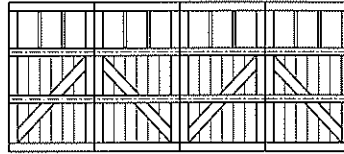

## MODEL 7102

3 Section Doors 6'6" to 7'3" High

Diagonal / 16 Lite  
Square Top  
9' Wide

Diagonal / 16 Lite  
Arch Top  
9' Wide

Diagonal / 32 Lite  
Square Top  
16' Wide

Diagonal / 32 Lite  
Arch Top  
16' Wide

Diagonal / Grooved  
6 Lite / Square Top  
9' Wide

Diagonal / Grooved  
6 Lite / Arch Top  
9' Wide

Diagonal / Grooved  
12 Lite / Square Top  
16' Wide

Diagonal / Grooved  
12 Lite / Arch Top  
16' Wide

Diagonal / 12 Lite  
Square Top  
9' Wide

Diagonal / 12 Lite  
Arch Top  
9' Wide

Diagonal / 24 Lite  
Square Top  
16' Wide

Diagonal / 24 Lite  
Arch Top  
16' Wide