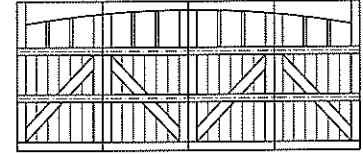

## MODEL 7102

3 Section Doors 6'6" to 7'3" High

Diagonal / 16 Lite  
Square Top  
9' Wide

Diagonal / 16 Lite  
Arch Top  
9' Wide

Diagonal / 32 Lite  
Square Top  
16' Wide

Diagonal / 32 Lite  
Arch Top  
16' Wide

Diagonal / Grooved  
6 Lite / Square Top  
9' Wide

Diagonal / Grooved  
6 Lite / Arch Top  
9' Wide

Diagonal / Grooved  
12 Lite / Square Top  
16' Wide

Diagonal / Grooved  
12 Lite / Arch Top  
16' Wide

Diagonal / 12 Lite  
Square Top  
9' Wide

Diagonal / 12 Lite  
Arch Top  
9' Wide

Diagonal / 24 Lite  
Square Top  
16' Wide

Diagonal / 24 Lite  
Arch Top  
16' Wide