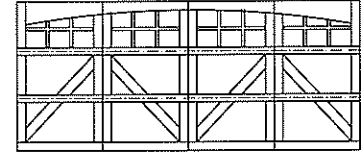

## MODEL 7102

3 Section Doors 6'6" to 7'3" High

Diagonal / 16 Lite  
Square Top  
9' Wide

Diagonal / 16 Lite  
Arch Top  
9' Wide

Diagonal / 32 Lite  
Square Top  
16' Wide

Diagonal / 32 Lite  
Arch Top  
16' Wide

Diagonal / Grooved  
6 Lite / Square Top  
9' Wide

Diagonal / Grooved  
6 Lite / Arch Top  
9' Wide

Diagonal / Grooved  
12 Lite / Square Top  
16' Wide

Diagonal / Grooved  
12 Lite / Arch Top  
16' Wide

Diagonal / 12 Lite  
Square Top  
9' Wide

Diagonal / 12 Lite  
Arch Top  
9' Wide

Diagonal / 24 Lite  
Square Top  
16' Wide

Diagonal / 24 Lite  
Arch Top  
16' Wide

## MODEL 7102

4 Section Doors 7'4" to 8'0" High

Diagonal / 16 Lite  
Square Top  
9' Wide

Diagonal / 16 Lite  
Arch Top  
9' Wide

Diagonal / 32 Lite  
Square Top  
16' Wide

Diagonal / 32 Lite  
Arch Top  
16' Wide