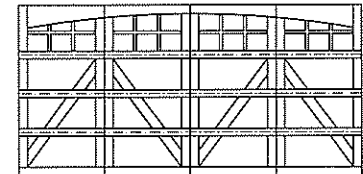

Diagonal / 12 Lite  
Square Top  
9' Wide

Diagonal / 12 Lite  
Arch Top  
9' Wide

Diagonal / 24 Lite  
Square Top  
16' Wide

Diagonal / 24 Lite  
Arch Top  
16' Wide

## MODEL 7102

4 Section Doors 7'4" to 8'0" High

Diagonal / 16 Lite  
Square Top  
9' Wide

Diagonal / 16 Lite  
Arch Top  
9' Wide

Diagonal / 32 Lite  
Square Top  
16' Wide

Diagonal / 32 Lite  
Arch Top  
16' Wide

Diagonal / Grooved  
6 Lite / Square Top  
9' Wide

Diagonal / Grooved  
6 Lite / Arch Top  
9' Wide

Diagonal / Grooved  
12 Lite / Square Top  
16' Wide

Diagonal / Grooved  
12 Lite / Arch Top  
16' Wide