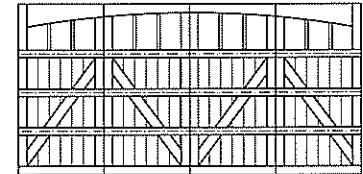

Diagonal / 12 Lite  
Square Top  
9' Wide

Diagonal / 12 Lite  
Arch Top  
9' Wide

Diagonal / 24 Lite  
Square Top  
16' Wide

Diagonal / 24 Lite  
Arch Top  
16' Wide

## MODEL 7102

4 Section Doors 7'4" to 8'0" High

Diagonal / 16 Lite  
Square Top  
9' Wide

Diagonal / 16 Lite  
Arch Top  
9' Wide

Diagonal / 32 Lite  
Square Top  
16' Wide

Diagonal / 32 Lite  
Arch Top  
16' Wide

Diagonal / Grooved  
6 Lite / Square Top  
9' Wide

Diagonal / Grooved  
6 Lite / Arch Top  
9' Wide

Diagonal / Grooved  
12 Lite / Square Top  
16' Wide

Diagonal / Grooved  
12 Lite / Arch Top  
16' Wide