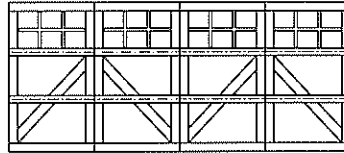

## MODEL 7102

3 Section Doors 6'6" to 7'3" High

Diagonal / 16 Lite  
Square Top  
9' Wide

Diagonal / 16 Lite  
Arch Top  
9' Wide

Diagonal / 32 Lite  
Square Top  
16' Wide

Diagonal / 32 Lite  
Arch Top  
16' Wide

Diagonal / Grooved  
6 Lite / Square Top  
9' Wide

Diagonal / Grooved  
6 Lite / Arch Top  
9' Wide

Diagonal / Grooved  
12 Lite / Square Top  
16' Wide

Diagonal / Grooved  
12 Lite / Arch Top  
16' Wide

Diagonal / 12 Lite  
Square Top  
9' Wide

Diagonal / 12 Lite  
Arch Top  
9' Wide

Diagonal / 24 Lite  
Square Top  
16' Wide

Diagonal / 24 Lite  
Arch Top  
16' Wide

## MODEL 7102

4 Section Doors 7'4" to 8'0" High

Diagonal / 16 Lite  
Square Top  
9' Wide

Diagonal / 16 Lite  
Arch Top  
9' Wide

Diagonal / 32 Lite  
Square Top  
16' Wide

Diagonal / 32 Lite  
Arch Top  
16' Wide