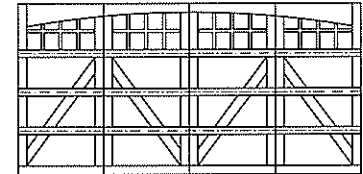

Diagonal / 12 Lite  
Square Top  
9' Wide

Diagonal / 12 Lite  
Arch Top  
9' Wide

Diagonal / 24 Lite  
Square Top  
16' Wide

Diagonal / 24 Lite  
Arch Top  
16' Wide

## MODEL 7102

4 Section Doors 7'4" to 8'0" High

Diagonal / 16 Lite  
Square Top  
9' Wide

Diagonal / 16 Lite  
Arch Top  
9' Wide

Diagonal / 32 Lite  
Square Top  
16' Wide

Diagonal / 32 Lite  
Arch Top  
16' Wide

Diagonal / Grooved  
6 Lite / Square Top  
9' Wide

Diagonal / Grooved  
6 Lite / Arch Top  
9' Wide

Diagonal / Grooved  
12 Lite / Square Top  
16' Wide

Diagonal / Grooved  
12 Lite / Arch Top  
16' Wide