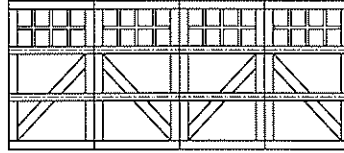

## MODEL 7102

3 Section Doors 6'6" to 7'3" High

Diagonal / 16 Lite  
Square Top  
9' Wide

Diagonal / 16 Lite  
Arch Top  
9' Wide

Diagonal / 32 Lite  
Square Top  
16' Wide

Diagonal / 32 Lite  
Arch Top  
16' Wide

Diagonal / Grooved  
6 Lite / Square Top  
9' Wide

Diagonal / Grooved  
6 Lite / Arch Top  
9' Wide

Diagonal / Grooved  
12 Lite / Square Top  
16' Wide

Diagonal / Grooved  
12 Lite / Arch Top  
16' Wide

Diagonal / 12 Lite  
Square Top  
9' Wide

Diagonal / 12 Lite  
Arch Top  
9' Wide

Diagonal / 24 Lite  
Square Top  
16' Wide

Diagonal / 24 Lite  
Arch Top  
16' Wide

## MODEL 7102

4 Section Doors 7'4" to 8'0" High

Diagonal / 16 Lite  
Square Top  
9' Wide

Diagonal / 16 Lite  
Arch Top  
9' Wide

Diagonal / 32 Lite  
Square Top  
16' Wide

Diagonal / 32 Lite  
Arch Top  
16' Wide