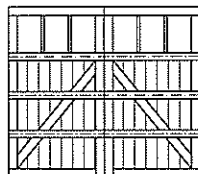

Diagonal / 12 Lite  
Square Top  
9' Wide

Diagonal / 12 Lite  
Arch Top  
9' Wide

Diagonal / 24 Lite  
Square Top  
16' Wide

Diagonal / 24 Lite  
Arch Top  
16' Wide

## MODEL 7102

4 Section Doors 7'4" to 8'0" High

Diagonal / 16 Lite  
Square Top  
9' Wide

Diagonal / 16 Lite  
Arch Top  
9' Wide

Diagonal / 32 Lite  
Square Top  
16' Wide

Diagonal / 32 Lite  
Arch Top  
16' Wide

Diagonal / Grooved  
6 Lite / Square Top  
9' Wide

Diagonal / Grooved  
6 Lite / Arch Top  
9' Wide

Diagonal / Grooved  
12 Lite / Square Top  
16' Wide

Diagonal / Grooved  
12 Lite / Arch Top  
16' Wide