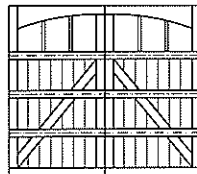

Diagonal / 12 Lite  
Square Top  
9' Wide

Diagonal / 12 Lite  
Arch Top  
9' Wide

Diagonal / 24 Lite  
Square Top  
16' Wide

Diagonal / 24 Lite  
Arch Top  
16' Wide

## MODEL 7102

4 Section Doors 7'4" to 8'0" High

Diagonal / 16 Lite  
Square Top  
9' Wide

Diagonal / 16 Lite  
Arch Top  
9' Wide

Diagonal / 32 Lite  
Square Top  
16' Wide

Diagonal / 32 Lite  
Arch Top  
16' Wide

Diagonal / Grooved  
6 Lite / Square Top  
9' Wide

Diagonal / Grooved  
6 Lite / Arch Top  
9' Wide

Diagonal / Grooved  
12 Lite / Square Top  
16' Wide

Diagonal / Grooved  
12 Lite / Arch Top  
16' Wide