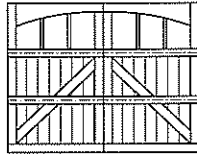

## MODEL 7102

3 Section Doors 6'6" to 7'3" High

Diagonal / 16 Lite  
Square Top  
9' Wide

Diagonal / 16 Lite  
Arch Top  
9' Wide

Diagonal / 32 Lite  
Square Top  
16' Wide

Diagonal / 32 Lite  
Arch Top  
16' Wide

Diagonal / Grooved  
6 Lite / Square Top  
9' Wide

Diagonal / Grooved  
6 Lite / Arch Top  
9' Wide

Diagonal / Grooved  
12 Lite / Square Top  
16' Wide

Diagonal / Grooved  
12 Lite / Arch Top  
16' Wide

Diagonal / 12 Lite  
Square Top  
9' Wide

Diagonal / 12 Lite  
Arch Top  
9' Wide

Diagonal / 24 Lite  
Square Top  
16' Wide

Diagonal / 24 Lite  
Arch Top  
16' Wide