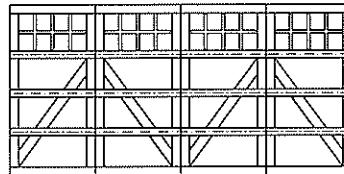

Diagonal / 12 Lite  
Square Top  
9' Wide

Diagonal / 12 Lite  
Arch Top  
9' Wide

Diagonal / 24 Lite  
Square Top  
16' Wide

Diagonal / 24 Lite  
Arch Top  
16' Wide

## MODEL 7102

4 Section Doors 7'4" to 8'0" High

Diagonal / 16 Lite  
Square Top  
9' Wide

Diagonal / 16 Lite  
Arch Top  
9' Wide

Diagonal / 32 Lite  
Square Top  
16' Wide

Diagonal / 32 Lite  
Arch Top  
16' Wide

Diagonal / Grooved  
6 Lite / Square Top  
9' Wide

Diagonal / Grooved  
6 Lite / Arch Top  
9' Wide

Diagonal / Grooved  
12 Lite / Square Top  
16' Wide

Diagonal / Grooved  
12 Lite / Arch Top  
16' Wide