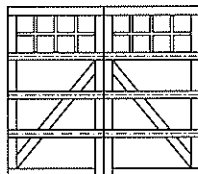

## MODEL 7102

3 Section Doors 6'6" to 7'3" High

Diagonal / 16 Lite  
Square Top  
9' Wide

Diagonal / 16 Lite  
Arch Top  
9' Wide

Diagonal / 32 Lite  
Square Top  
16' Wide

Diagonal / 32 Lite  
Arch Top  
16' Wide

Diagonal / Grooved  
6 Lite / Square Top  
9' Wide

Diagonal / Grooved  
6 Lite / Arch Top  
9' Wide

Diagonal / Grooved  
12 Lite / Square Top  
16' Wide

Diagonal / Grooved  
12 Lite / Arch Top  
16' Wide

Diagonal / 12 Lite  
Square Top  
9' Wide

Diagonal / 12 Lite  
Arch Top  
9' Wide

Diagonal / 24 Lite  
Square Top  
16' Wide

Diagonal / 24 Lite  
Arch Top  
16' Wide

## MODEL 7102

4 Section Doors 7'4" to 8'0" High

Diagonal / 16 Lite  
Square Top  
9' Wide

Diagonal / 16 Lite  
Arch Top  
9' Wide

Diagonal / 32 Lite  
Square Top  
16' Wide

Diagonal / 32 Lite  
Arch Top  
16' Wide