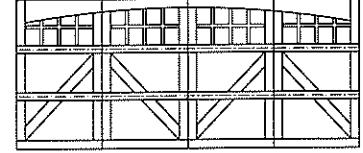

## MODEL 7102

3 Section Doors 6'6" to 7'3" High

Diagonal / 16 Lite  
Square Top  
9' Wide

Diagonal / 16 Lite  
Arch Top  
9' Wide

Diagonal / 32 Lite  
Square Top  
16' Wide

Diagonal / 32 Lite  
Arch Top  
16' Wide

Diagonal / Grooved  
6 Lite / Square Top  
9' Wide

Diagonal / Grooved  
6 Lite / Arch Top  
9' Wide

Diagonal / Grooved  
12 Lite / Square Top  
16' Wide

Diagonal / Grooved  
12 Lite / Arch Top  
16' Wide

Diagonal / 12 Lite  
Square Top  
9' Wide

Diagonal / 12 Lite  
Arch Top  
9' Wide

Diagonal / 24 Lite  
Square Top  
16' Wide

Diagonal / 24 Lite  
Arch Top  
16' Wide