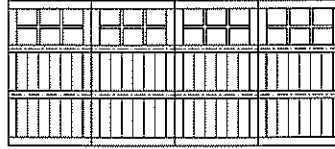

Plain / Grooved
24 Lite / Square Top
16' Wide