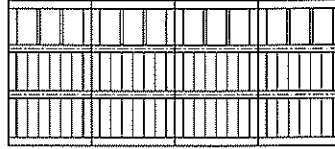

Plain / Grooved
12 Lite / Square Top
16' Wide