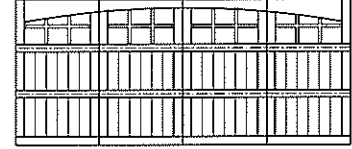

Plain / Grooved
24 Lite / Arch Top
16' Wide