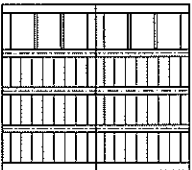

### MODEL 7103

4 Section Doors 7'4" to 8'0" High

Plain / Grooved  
12 Lite / Square Top  
9' Wide

Plain / Grooved  
12 Lite / Arch Top  
9' Wide

Plain / Grooved  
24 Lite / Square Top  
16' Wide

Plain / Grooved  
24 Lite / Arch Top  
16' Wide

Plain / Grooved  
6 Lite / Square Top  
9' Wide

Plain / Grooved  
6 Lite / Arch Top  
9' Wide

Plain / Grooved  
12 Lite / Square Top  
16' Wide

Plain / Grooved  
12 Lite / Arch Top  
16' Wide