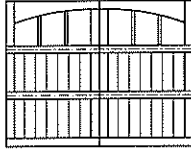

Plain / Grooved
6 Lite / Arch Top
9' Wide