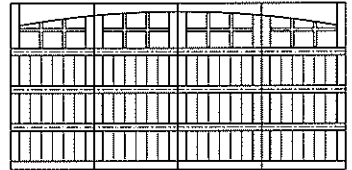

Plain / Grooved  
6 Lite / Square Top  
9' Wide

Plain / Grooved  
6 Lite / Arch Top  
9' Wide

Plain / Grooved  
12 Lite / Square Top  
16' Wide

Plain / Grooved  
12 Lite / Arch Top  
16' Wide

### MODEL 7103

4 Section Doors 7'4" to 8'0" High

Plain / Grooved  
12 Lite / Square Top  
9' Wide

Plain / Grooved  
12 Lite / Arch Top  
9' Wide

Plain / Grooved  
24 Lite / Square Top  
16' Wide

Plain / Grooved  
24 Lite / Arch Top  
16' Wide