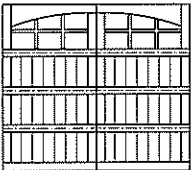

Plain / Grooved
12 Lite / Arch Top
9' Wide