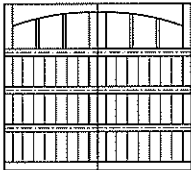

Plain / Grooved
6 Lite / Arch Top
9' Wide