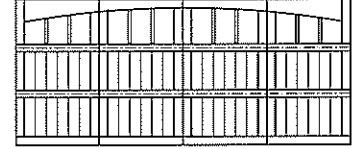

Plain / Grooved
12 Lite / Arch Top
16' Wide