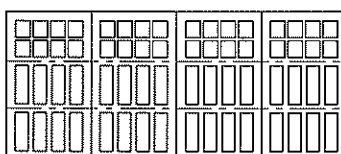

12 Panel, Wide / 12 Lite
Arched Top
14' Wide & Over

6 Panel, Wide / 12 Lite
Square Top
Up To 10' Wide

6 Panel, Wide / 12 Lite
Arched Top
Up To 10' Wide

12 Panel, Wide / 24 Lite
Square Top
14' Wide & Over

12 Panel, Wide / 24 Lite
Arched Top
14' Wide & Over

Narrow

8 Panel, Narrow / 16 Lite
Square Top
Up To 10' Wide

8 Panel, Narrow / 16 Lite
Arched Top
Up To 10' Wide

16 Panel, Narrow / 32 Lite
Square Top
14' Wide & Over

16 Panel, Narrow / 32 Lite
Arched Top
14' Wide & Over

MODEL 7104

4 Section Doors 7'4" to 8'0" High

Wide

6 Panel, Wide / 6 Lite
Square Top
Up To 10' Wide

6 Panel, Wide / 6 Lite
Arched Top
Up To 10' Wide

12 Panel, Wide / 12 Lite
Square Top
14' Wide & Over