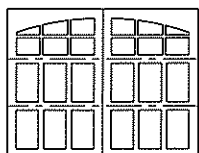

6 Panel, Wide / 12 Lite
Arched Top
Up To 10' Wide