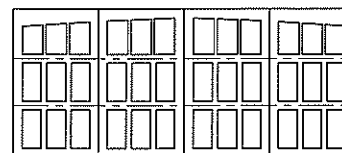

12 Panel, Wide / 12 Lite
Arched Top
14' Wide & Over