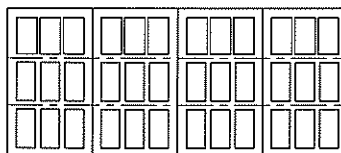

12 Panel, Wide / 12 Lite
Square Top
14' Wide & Over