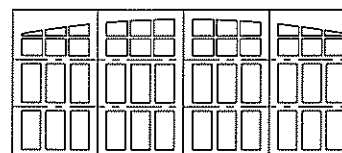

12 Panel, Wide / 24 Lite
Arched Top
14' Wide & Over

Narrow