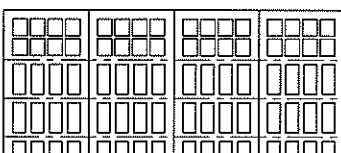

12 Panel, Wide / 12 Lite
Arched Top
14' Wide & Over

6 Panel, Wide / 12 Lite
Square Top
Up To 10' Wide

6 Panel, Wide / 12 Lite
Arched Top
Up To 10' Wide

12 Panel, Wide / 24 Lite
Square Top
14' Wide & Over

12 Panel, Wide / 24 Lite
Arched Top
14' Wide & Over

Narrow

8 Panel, Narrow / 16 Lite
Square Top
Up To 10' Wide

8 Panel, Narrow / 16 Lite
Arched Top
Up To 10' Wide

16 Panel, Narrow / 32 Lite
Square Top
14' Wide & Over