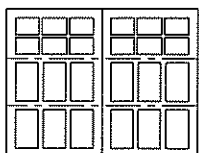

6 Panel, Wide / 12 Lite
Square Top
Up To 10' Wide