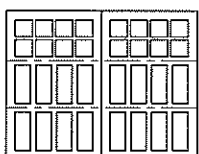

8 Panel, Narrow / 16 Lite
Square Top
Up To 10' Wide