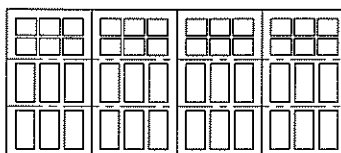

12 Panel, Wide / 24 Lite
Square Top
14' Wide & Over