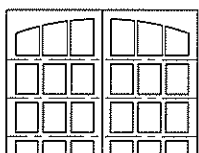

12 Panel, Wide / 24 Lite
Arched Top
14' Wide & Over

Narrow

8 Panel, Narrow / 16 Lite
Square Top
Up To 10' Wide

8 Panel, Narrow / 16 Lite
Arched Top
Up To 10' Wide

16 Panel, Narrow / 32 Lite
Square Top
14' Wide & Over

16 Panel, Narrow / 32 Lite
Arched Top
14' Wide & Over

MODEL 7104

4 Section Doors 7'4" to 8'0" High

Wide

6 Panel, Wide / 6 Lite
Square Top
Up To 10' Wide

6 Panel, Wide / 6 Lite
Arched Top
Up To 10' Wide

12 Panel, Wide / 12 Lite
Square Top
14' Wide & Over

12 Panel, Wide / 12 Lite
Arched Top
14' Wide & Over

6 Panel, Wide / 12 Lite
Square Top
Up To 10' Wide

6 Panel, Wide / 12 Lite
Arched Top
Up To 10' Wide

12 Panel, Wide / 24 Lite
Square Top
14' Wide & Over