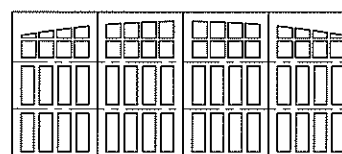

12 Panel, Wide / 12 Lite
Arched Top
14' Wide & Over

6 Panel, Wide / 12 Lite
Square Top
Up To 10' Wide

6 Panel, Wide / 12 Lite
Arched Top
Up To 10' Wide

12 Panel, Wide / 24 Lite
Square Top
14' Wide & Over

12 Panel, Wide / 24 Lite
Arched Top
14' Wide & Over

Narrow

8 Panel, Narrow / 16 Lite
Square Top
Up To 10' Wide

8 Panel, Narrow / 16 Lite
Arched Top
Up To 10' Wide

16 Panel, Narrow / 32 Lite
Square Top
14' Wide & Over

16 Panel, Narrow / 32 Lite
Arched Top
14' Wide & Over

MODEL 7104

4 Section Doors 7'4" to 8'0" High

Wide

6 Panel, Wide / 6 Lite
Square Top
Up To 10' Wide

6 Panel, Wide / 6 Lite
Arched Top
Up To 10' Wide

12 Panel, Wide / 12 Lite
Square Top
14' Wide & Over