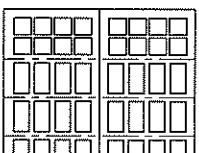

12 Panel, Wide / 24 Lite
Arched Top
14' Wide & Over

Narrow

8 Panel, Narrow / 16 Lite
Square Top
Up To 10' Wide

8 Panel, Narrow / 16 Lite
Arched Top
Up To 10' Wide

16 Panel, Narrow / 32 Lite
Square Top
14' Wide & Over

16 Panel, Narrow / 32 Lite
Arched Top
14' Wide & Over

MODEL 7104

4 Section Doors 7'4" to 8'0" High

Wide

6 Panel, Wide / 6 Lite
Square Top
Up To 10' Wide

6 Panel, Wide / 6 Lite
Arched Top
Up To 10' Wide

12 Panel, Wide / 12 Lite
Square Top
14' Wide & Over

12 Panel, Wide / 12 Lite
Arched Top
14' Wide & Over

6 Panel, Wide / 12 Lite
Square Top
Up To 10' Wide

6 Panel, Wide / 12 Lite
Arched Top
Up To 10' Wide

12 Panel, Wide / 24 Lite
Square Top
14' Wide & Over