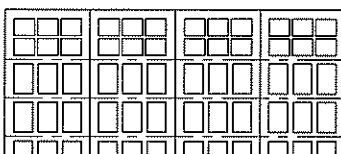

12 Panel, Wide / 12 Lite
Arched Top
14' Wide & Over

6 Panel, Wide / 12 Lite
Square Top
Up To 10' Wide

6 Panel, Wide / 12 Lite
Arched Top
Up To 10' Wide

12 Panel, Wide / 24 Lite
Square Top
14' Wide & Over

12 Panel, Wide / 24 Lite
Arched Top
14' Wide & Over

Narrow

8 Panel, Narrow / 16 Lite
Square Top
Up To 10' Wide

8 Panel, Narrow / 16 Lite
Arched Top
Up To 10' Wide

16 Panel, Narrow / 32 Lite
Square Top
14' Wide & Over

16 Panel, Narrow / 32 Lite
Arched Top
14' Wide & Over

MODEL 7104

4 Section Doors 7'4" to 8'0" High

Wide

6 Panel, Wide / 6 Lite
Square Top
Up To 10' Wide

6 Panel, Wide / 6 Lite
Arched Top
Up To 10' Wide

12 Panel, Wide / 12 Lite
Square Top
14' Wide & Over