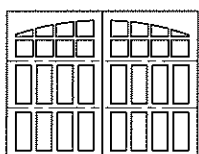

8 Panel, Narrow / 16 Lite
Arched Top
Up To 10' Wide