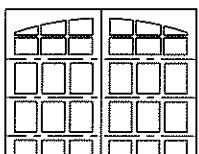

12 Panel, Wide / 24 Lite
Arched Top
14' Wide & Over

Narrow

8 Panel, Narrow / 16 Lite
Square Top
Up To 10' Wide

8 Panel, Narrow / 16 Lite
Arched Top
Up To 10' Wide

16 Panel, Narrow / 32 Lite
Square Top
14' Wide & Over

16 Panel, Narrow / 32 Lite
Arched Top
14' Wide & Over

MODEL 7104

4 Section Doors 7'4" to 8'0" High

Wide

6 Panel, Wide / 6 Lite
Square Top
Up To 10' Wide

6 Panel, Wide / 6 Lite
Arched Top
Up To 10' Wide

12 Panel, Wide / 12 Lite
Square Top
14' Wide & Over

12 Panel, Wide / 12 Lite
Arched Top
14' Wide & Over

6 Panel, Wide / 12 Lite
Square Top
Up To 10' Wide

6 Panel, Wide / 12 Lite
Arched Top
Up To 10' Wide

12 Panel, Wide / 24 Lite
Square Top
14' Wide & Over