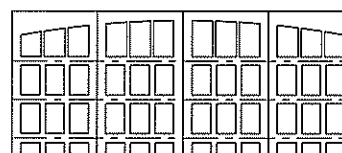

12 Panel, Wide / 24 Lite
Arched Top
14' Wide & Over

Narrow

8 Panel, Narrow / 16 Lite
Square Top
Up To 10' Wide

8 Panel, Narrow / 16 Lite
Arched Top
Up To 10' Wide

16 Panel, Narrow / 32 Lite
Square Top
14' Wide & Over

16 Panel, Narrow / 32 Lite
Arched Top
14' Wide & Over

MODEL 7104

4 Section Doors 7'4" to 8'0" High

Wide

6 Panel, Wide / 6 Lite
Square Top
Up To 10' Wide

6 Panel, Wide / 6 Lite
Arched Top
Up To 10' Wide

12 Panel, Wide / 12 Lite
Square Top
14' Wide & Over

12 Panel, Wide / 12 Lite
Arched Top
14' Wide & Over

6 Panel, Wide / 12 Lite
Square Top
Up To 10' Wide

6 Panel, Wide / 12 Lite
Arched Top
Up To 10' Wide

12 Panel, Wide / 24 Lite
Square Top
14' Wide & Over