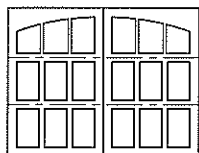

6 Panel, Wide / 6 Lite
Arched Top
Up To 10' Wide