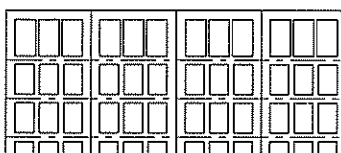

12 Panel, Wide / 12 Lite
Arched Top
14' Wide & Over

6 Panel, Wide / 12 Lite
Square Top
Up To 10' Wide

6 Panel, Wide / 12 Lite
Arched Top
Up To 10' Wide

12 Panel, Wide / 24 Lite
Square Top
14' Wide & Over

12 Panel, Wide / 24 Lite
Arched Top
14' Wide & Over

Narrow

8 Panel, Narrow / 16 Lite
Square Top
Up To 10' Wide

8 Panel, Narrow / 16 Lite
Arched Top
Up To 10' Wide

16 Panel, Narrow / 32 Lite
Square Top
14' Wide & Over

16 Panel, Narrow / 32 Lite
Arched Top
14' Wide & Over

MODEL 7104

4 Section Doors 7'4" to 8'0" High

Wide

6 Panel, Wide / 6 Lite
Square Top
Up To 10' Wide

6 Panel, Wide / 6 Lite
Arched Top
Up To 10' Wide

12 Panel, Wide / 12 Lite
Square Top
14' Wide & Over