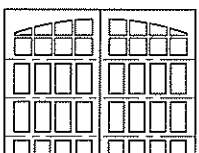

12 Panel, Wide / 24 Lite
Arched Top
14' Wide & Over

Narrow

8 Panel, Narrow / 16 Lite
Square Top
Up To 10' Wide

8 Panel, Narrow / 16 Lite
Arched Top
Up To 10' Wide

16 Panel, Narrow / 32 Lite
Square Top
14' Wide & Over

16 Panel, Narrow / 32 Lite
Arched Top
14' Wide & Over

MODEL 7104

4 Section Doors 7'4" to 8'0" High

Wide

6 Panel, Wide / 6 Lite
Square Top
Up To 10' Wide

6 Panel, Wide / 6 Lite
Arched Top
Up To 10' Wide

12 Panel, Wide / 12 Lite
Square Top
14' Wide & Over

12 Panel, Wide / 12 Lite
Arched Top
14' Wide & Over

6 Panel, Wide / 12 Lite
Square Top
Up To 10' Wide

6 Panel, Wide / 12 Lite
Arched Top
Up To 10' Wide

12 Panel, Wide / 24 Lite
Square Top
14' Wide & Over