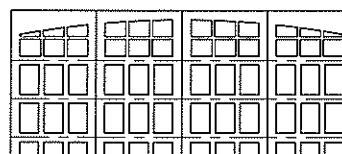

12 Panel, Wide / 24 Lite
Arched Top
14' Wide & Over

Narrow

8 Panel, Narrow / 16 Lite
Square Top
Up To 10' Wide

8 Panel, Narrow / 16 Lite
Arched Top
Up To 10' Wide

16 Panel, Narrow / 32 Lite
Square Top
14' Wide & Over

16 Panel, Narrow / 32 Lite
Arched Top
14' Wide & Over

MODEL 7104

4 Section Doors 7'4" to 8'0" High

Wide

6 Panel, Wide / 6 Lite
Square Top
Up To 10' Wide

6 Panel, Wide / 6 Lite
Arched Top
Up To 10' Wide

12 Panel, Wide / 12 Lite
Square Top
14' Wide & Over

12 Panel, Wide / 12 Lite
Arched Top
14' Wide & Over

6 Panel, Wide / 12 Lite
Square Top
Up To 10' Wide

6 Panel, Wide / 12 Lite
Arched Top
Up To 10' Wide

12 Panel, Wide / 24 Lite
Square Top
14' Wide & Over