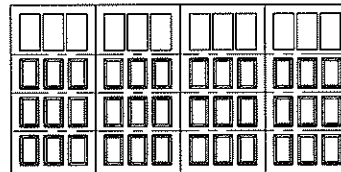

## MODEL 7105

4 Section Doors 7'4" to 8'0" High

*Wide*

6 Panel, Wide / 6 Lite  
Square Top  
Up To 10' Wide

6 Panel, Wide / 6 Lite  
Arched Top  
Up To 10' Wide

12 Panel, Wide / 12 Lite  
Square Top  
14' Wide & Over

12 Panel, Wide / 12 Lite  
Arched Top  
14' Wide & Over

6 Panel, Wide / 12 Lite  
Square Top  
Up To 10' Wide

6 Panel, Wide / 12 Lite  
Arched Top  
Up To 10' Wide

12 Panel, Wide / 24 Lite  
Square Top  
14' Wide & Over