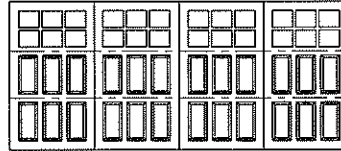

## MODEL 7105

3 Section Doors 6'6" to 7'3" High

*Wide*

6 Panel, Wide / 6 Lite  
Square Top  
Up To 10' Wide

6 Panel, Wide / 6 Lite  
Arched Top  
Up To 10' Wide

12 Panel, Wide / 12 Lite  
Square Top  
14' Wide & Over

12 Panel, Wide / 12 Lite  
Arched Top  
14' Wide & Over

6 Panel, Wide / 12 Lite  
Square Top  
Up To 10' Wide

6 Panel, Wide / 12 Lite  
Arched Top  
Up To 10' Wide

12 Panel, Wide / 24 Lite  
Square Top  
14' Wide & Over

12 Panel, Wide / 24 Lite  
Arched Top  
14' Wide & Over

*Narrow*

8 Panel, Narrow / 16 Lite  
Square Top  
Up To 10' Wide

8 Panel, Narrow / 16 Lite  
Arched Top  
Up To 10' Wide

16 Panel, Narrow / 32 Lite  
Square Top  
14' Wide & Over