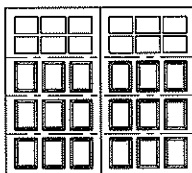

## MODEL 7105

4 Section Doors 7'4" to 8'0" High

*Wide*

6 Panel, Wide / 6 Lite  
Square Top  
Up To 10' Wide

6 Panel, Wide / 6 Lite  
Arched Top  
Up To 10' Wide

12 Panel, Wide / 12 Lite  
Square Top  
14' Wide & Over

12 Panel, Wide / 12 Lite  
Arched Top  
14' Wide & Over

6 Panel, Wide / 12 Lite  
Square Top  
Up To 10' Wide

6 Panel, Wide / 12 Lite  
Arched Top  
Up To 10' Wide

12 Panel, Wide / 24 Lite  
Square Top  
14' Wide & Over