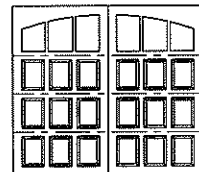

12 Panel, Wide / 24 Lite  
Arched Top  
14' Wide & Over

*Narrow*

8 Panel, Narrow / 16 Lite  
Square Top  
Up To 10' Wide

8 Panel, Narrow / 16 Lite  
Arched Top  
Up To 10' Wide

16 Panel, Narrow / 32 Lite  
Square Top  
14' Wide & Over

16 Panel, Narrow / 32 Lite  
Arched Top  
14' Wide & Over

## MODEL 7105

4 Section Doors 7'4" to 8'0" High

*Wide*

6 Panel, Wide / 6 Lite  
Square Top  
Up To 10' Wide

6 Panel, Wide / 6 Lite  
Arched Top  
Up To 10' Wide

12 Panel, Wide / 12 Lite  
Square Top  
14' Wide & Over

12 Panel, Wide / 12 Lite  
Arched Top  
14' Wide & Over

6 Panel, Wide / 12 Lite  
Square Top  
Up To 10' Wide

6 Panel, Wide / 12 Lite  
Arched Top  
Up To 10' Wide

12 Panel, Wide / 24 Lite  
Square Top  
14' Wide & Over