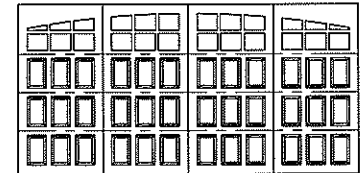

## MODEL 7105

4 Section Doors 7'4" to 8'0" High

*Wide*

6 Panel, Wide / 6 Lite  
Square Top  
Up To 10' Wide

6 Panel, Wide / 6 Lite  
Arched Top  
Up To 10' Wide

12 Panel, Wide / 12 Lite  
Square Top  
14' Wide & Over

12 Panel, Wide / 12 Lite  
Arched Top  
14' Wide & Over

6 Panel, Wide / 12 Lite  
Square Top  
Up To 10' Wide

6 Panel, Wide / 12 Lite  
Arched Top  
Up To 10' Wide

12 Panel, Wide / 24 Lite  
Square Top  
14' Wide & Over

12 Panel, Wide / 24 Lite  
Arched Top  
14' Wide & Over

*Narrow*

8 Panel, Narrow / 16 Lite  
Square Top  
Up To 10' Wide

8 Panel, Narrow / 16 Lite  
Arched Top  
Up To 10' Wide

16 Panel, Narrow / 32 Lite  
Square Top  
14' Wide & Over