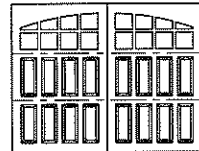

## MODEL 7105

3 Section Doors 6'6" to 7'3" High

*Wide*

6 Panel, Wide / 6 Lite  
Square Top  
Up To 10' Wide

6 Panel, Wide / 6 Lite  
Arched Top  
Up To 10' Wide

12 Panel, Wide / 12 Lite  
Square Top  
14' Wide & Over

12 Panel, Wide / 12 Lite  
Arched Top  
14' Wide & Over

6 Panel, Wide / 12 Lite  
Square Top  
Up To 10' Wide

6 Panel, Wide / 12 Lite  
Arched Top  
Up To 10' Wide

12 Panel, Wide / 24 Lite  
Square Top  
14' Wide & Over

12 Panel, Wide / 24 Lite  
Arched Top  
14' Wide & Over

*Narrow*

8 Panel, Narrow / 16 Lite  
Square Top  
Up To 10' Wide

8 Panel, Narrow / 16 Lite  
Arched Top  
Up To 10' Wide

16 Panel, Narrow / 32 Lite  
Square Top  
14' Wide & Over