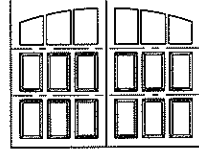

## MODEL 7105

3 Section Doors 6'6" to 7'3" High

*Wide*

6 Panel, Wide / 6 Lite  
Square Top  
Up To 10' Wide

6 Panel, Wide / 6 Lite  
Arched Top  
Up To 10' Wide

12 Panel, Wide / 12 Lite  
Square Top  
14' Wide & Over

12 Panel, Wide / 12 Lite  
Arched Top  
14' Wide & Over

6 Panel, Wide / 12 Lite  
Square Top  
Up To 10' Wide

6 Panel, Wide / 12 Lite  
Arched Top  
Up To 10' Wide

12 Panel, Wide / 24 Lite  
Square Top  
14' Wide & Over