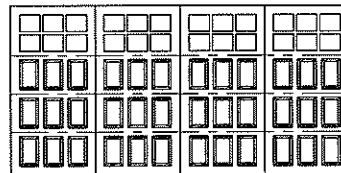

## MODEL 7105

4 Section Doors 7'4" to 8'0" High

*Wide*

6 Panel, Wide / 6 Lite  
Square Top  
Up To 10' Wide

6 Panel, Wide / 6 Lite  
Arched Top  
Up To 10' Wide

12 Panel, Wide / 12 Lite  
Square Top  
14' Wide & Over

12 Panel, Wide / 12 Lite  
Arched Top  
14' Wide & Over

6 Panel, Wide / 12 Lite  
Square Top  
Up To 10' Wide

6 Panel, Wide / 12 Lite  
Arched Top  
Up To 10' Wide

12 Panel, Wide / 24 Lite  
Square Top  
14' Wide & Over