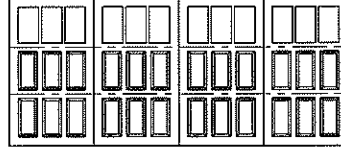

## MODEL 7105

3 Section Doors 6'6" to 7'3" High

*Wide*

6 Panel, Wide / 6 Lite  
Square Top  
Up To 10' Wide

6 Panel, Wide / 6 Lite  
Arched Top  
Up To 10' Wide

12 Panel, Wide / 12 Lite  
Square Top  
14' Wide & Over

12 Panel, Wide / 12 Lite  
Arched Top  
14' Wide & Over

6 Panel, Wide / 12 Lite  
Square Top  
Up To 10' Wide

6 Panel, Wide / 12 Lite  
Arched Top  
Up To 10' Wide

12 Panel, Wide / 24 Lite  
Square Top  
14' Wide & Over

12 Panel, Wide / 24 Lite  
Arched Top  
14' Wide & Over

*Narrow*

8 Panel, Narrow / 16 Lite  
Square Top  
Up To 10' Wide

8 Panel, Narrow / 16 Lite  
Arched Top  
Up To 10' Wide

16 Panel, Narrow / 32 Lite  
Square Top  
14' Wide & Over