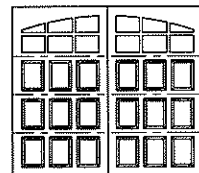

## MODEL 7105

4 Section Doors 7'4" to 8'0" High

*Wide*

6 Panel, Wide / 6 Lite  
Square Top  
Up To 10' Wide

6 Panel, Wide / 6 Lite  
Arched Top  
Up To 10' Wide

12 Panel, Wide / 12 Lite  
Square Top  
14' Wide & Over

12 Panel, Wide / 12 Lite  
Arched Top  
14' Wide & Over

6 Panel, Wide / 12 Lite  
Square Top  
Up To 10' Wide

6 Panel, Wide / 12 Lite  
Arched Top  
Up To 10' Wide

12 Panel, Wide / 24 Lite  
Square Top  
14' Wide & Over