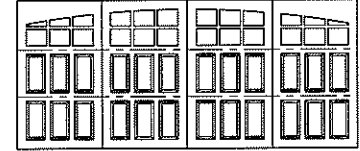

## MODEL 7105

3 Section Doors 6'6" to 7'3" High

*Wide*

6 Panel, Wide / 6 Lite  
Square Top  
Up To 10' Wide

6 Panel, Wide / 6 Lite  
Arched Top  
Up To 10' Wide

12 Panel, Wide / 12 Lite  
Square Top  
14' Wide & Over

12 Panel, Wide / 12 Lite  
Arched Top  
14' Wide & Over

6 Panel, Wide / 12 Lite  
Square Top  
Up To 10' Wide

6 Panel, Wide / 12 Lite  
Arched Top  
Up To 10' Wide

12 Panel, Wide / 24 Lite  
Square Top  
14' Wide & Over

12 Panel, Wide / 24 Lite  
Arched Top  
14' Wide & Over

*Narrow*

8 Panel, Narrow / 16 Lite  
Square Top  
Up To 10' Wide

8 Panel, Narrow / 16 Lite  
Arched Top  
Up To 10' Wide

16 Panel, Narrow / 32 Lite  
Square Top  
14' Wide & Over