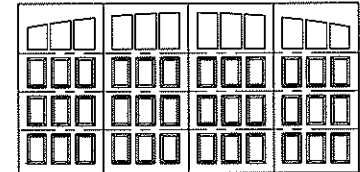

## MODEL 7105

4 Section Doors 7'4" to 8'0" High

*Wide*

6 Panel, Wide / 6 Lite  
Square Top  
Up To 10' Wide

6 Panel, Wide / 6 Lite  
Arched Top  
Up To 10' Wide

12 Panel, Wide / 12 Lite  
Square Top  
14' Wide & Over

12 Panel, Wide / 12 Lite  
Arched Top  
14' Wide & Over

6 Panel, Wide / 12 Lite  
Square Top  
Up To 10' Wide

6 Panel, Wide / 12 Lite  
Arched Top  
Up To 10' Wide

12 Panel, Wide / 24 Lite  
Square Top  
14' Wide & Over