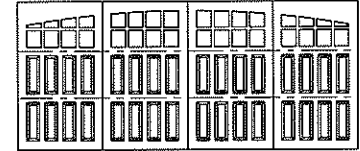

## MODEL 7105

3 Section Doors 6'6" to 7'3" High

*Wide*

6 Panel, Wide / 6 Lite  
Square Top  
Up To 10' Wide

6 Panel, Wide / 6 Lite  
Arched Top  
Up To 10' Wide

12 Panel, Wide / 12 Lite  
Square Top  
14' Wide & Over

12 Panel, Wide / 12 Lite  
Arched Top  
14' Wide & Over

6 Panel, Wide / 12 Lite  
Square Top  
Up To 10' Wide

6 Panel, Wide / 12 Lite  
Arched Top  
Up To 10' Wide

12 Panel, Wide / 24 Lite  
Square Top  
14' Wide & Over

12 Panel, Wide / 24 Lite  
Arched Top  
14' Wide & Over

*Narrow*

8 Panel, Narrow / 16 Lite  
Square Top  
Up To 10' Wide

8 Panel, Narrow / 16 Lite  
Arched Top  
Up To 10' Wide

16 Panel, Narrow / 32 Lite  
Square Top  
14' Wide & Over

## MODEL 7105

4 Section Doors 7'4" to 8'0" High

*Wide*

6 Panel, Wide / 6 Lite  
Square Top  
Up To 10' Wide

6 Panel, Wide / 6 Lite  
Arched Top  
Up To 10' Wide

12 Panel, Wide / 12 Lite  
Square Top  
14' Wide & Over