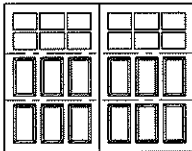

## MODEL 7105

3 Section Doors 6'6" to 7'3" High

*Wide*

6 Panel, Wide / 6 Lite  
Square Top  
Up To 10' Wide

6 Panel, Wide / 6 Lite  
Arched Top  
Up To 10' Wide

12 Panel, Wide / 12 Lite  
Square Top  
14' Wide & Over

12 Panel, Wide / 12 Lite  
Arched Top  
14' Wide & Over

6 Panel, Wide / 12 Lite  
Square Top  
Up To 10' Wide

6 Panel, Wide / 12 Lite  
Arched Top  
Up To 10' Wide

12 Panel, Wide / 24 Lite  
Square Top  
14' Wide & Over

12 Panel, Wide / 24 Lite  
Arched Top  
14' Wide & Over

*Narrow*

8 Panel, Narrow / 16 Lite  
Square Top  
Up To 10' Wide

8 Panel, Narrow / 16 Lite  
Arched Top  
Up To 10' Wide

16 Panel, Narrow / 32 Lite  
Square Top  
14' Wide & Over

## MODEL 7105

4 Section Doors 7'4" to 8'0" High

*Wide*

6 Panel, Wide / 6 Lite  
Square Top  
Up To 10' Wide

6 Panel, Wide / 6 Lite  
Arched Top  
Up To 10' Wide

12 Panel, Wide / 12 Lite  
Square Top  
14' Wide & Over