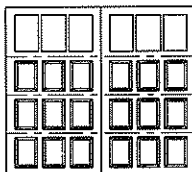

## MODEL 7105

3 Section Doors 6'6" to 7'3" High

*Wide*

6 Panel, Wide / 6 Lite  
Square Top  
Up To 10' Wide

6 Panel, Wide / 6 Lite  
Arched Top  
Up To 10' Wide

12 Panel, Wide / 12 Lite  
Square Top  
14' Wide & Over

12 Panel, Wide / 12 Lite  
Arched Top  
14' Wide & Over

6 Panel, Wide / 12 Lite  
Square Top  
Up To 10' Wide

6 Panel, Wide / 12 Lite  
Arched Top  
Up To 10' Wide

12 Panel, Wide / 24 Lite  
Square Top  
14' Wide & Over

12 Panel, Wide / 24 Lite  
Arched Top  
14' Wide & Over

*Narrow*

8 Panel, Narrow / 16 Lite  
Square Top  
Up To 10' Wide

8 Panel, Narrow / 16 Lite  
Arched Top  
Up To 10' Wide

16 Panel, Narrow / 32 Lite  
Square Top  
14' Wide & Over

## MODEL 7105

4 Section Doors 7'4" to 8'0" High

*Wide*

6 Panel, Wide / 6 Lite  
Square Top  
Up To 10' Wide

6 Panel, Wide / 6 Lite  
Arched Top  
Up To 10' Wide

12 Panel, Wide / 12 Lite  
Square Top  
14' Wide & Over