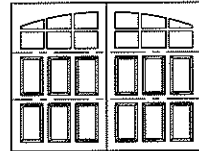

## MODEL 7105

3 Section Doors 6'6" to 7'3" High

*Wide*

6 Panel, Wide / 6 Lite  
Square Top  
Up To 10' Wide

6 Panel, Wide / 6 Lite  
Arched Top  
Up To 10' Wide

12 Panel, Wide / 12 Lite  
Square Top  
14' Wide & Over

12 Panel, Wide / 12 Lite  
Arched Top  
14' Wide & Over

6 Panel, Wide / 12 Lite  
Square Top  
Up To 10' Wide

6 Panel, Wide / 12 Lite  
Arched Top  
Up To 10' Wide

12 Panel, Wide / 24 Lite  
Square Top  
14' Wide & Over

12 Panel, Wide / 24 Lite  
Arched Top  
14' Wide & Over

*Narrow*

8 Panel, Narrow / 16 Lite  
Square Top  
Up To 10' Wide

8 Panel, Narrow / 16 Lite  
Arched Top  
Up To 10' Wide

16 Panel, Narrow / 32 Lite  
Square Top  
14' Wide & Over