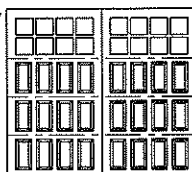

## MODEL 7105

4 Section Doors 7'4" to 8'0" High

*Wide*

6 Panel, Wide / 6 Lite  
Square Top  
Up To 10' Wide

6 Panel, Wide / 6 Lite  
Arched Top  
Up To 10' Wide

12 Panel, Wide / 12 Lite  
Square Top  
14' Wide & Over

12 Panel, Wide / 12 Lite  
Arched Top  
14' Wide & Over

6 Panel, Wide / 12 Lite  
Square Top  
Up To 10' Wide

6 Panel, Wide / 12 Lite  
Arched Top  
Up To 10' Wide

12 Panel, Wide / 24 Lite  
Square Top  
14' Wide & Over

12 Panel, Wide / 24 Lite  
Arched Top  
14' Wide & Over

*Narrow*

8 Panel, Narrow / 16 Lite  
Square Top  
Up To 10' Wide

8 Panel, Narrow / 16 Lite  
Arched Top  
Up To 10' Wide

16 Panel, Narrow / 32 Lite  
Square Top  
14' Wide & Over