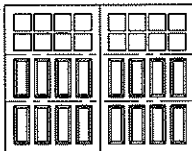

## MODEL 7105

3 Section Doors 6'6" to 7'3" High

*Wide*

6 Panel, Wide / 6 Lite  
Square Top  
Up To 10' Wide

6 Panel, Wide / 6 Lite  
Arched Top  
Up To 10' Wide

12 Panel, Wide / 12 Lite  
Square Top  
14' Wide & Over

12 Panel, Wide / 12 Lite  
Arched Top  
14' Wide & Over

6 Panel, Wide / 12 Lite  
Square Top  
Up To 10' Wide

6 Panel, Wide / 12 Lite  
Arched Top  
Up To 10' Wide

12 Panel, Wide / 24 Lite  
Square Top  
14' Wide & Over

12 Panel, Wide / 24 Lite  
Arched Top  
14' Wide & Over

*Narrow*

8 Panel, Narrow / 16 Lite  
Square Top  
Up To 10' Wide

8 Panel, Narrow / 16 Lite  
Arched Top  
Up To 10' Wide

16 Panel, Narrow / 32 Lite  
Square Top  
14' Wide & Over

## MODEL 7105

4 Section Doors 7'4" to 8'0" High

*Wide*

6 Panel, Wide / 6 Lite  
Square Top  
Up To 10' Wide

6 Panel, Wide / 6 Lite  
Arched Top  
Up To 10' Wide

12 Panel, Wide / 12 Lite  
Square Top  
14' Wide & Over