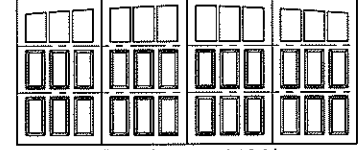

## MODEL 7105

3 Section Doors 6'6" to 7'3" High

*Wide*

6 Panel, Wide / 6 Lite  
Square Top  
Up To 10' Wide

6 Panel, Wide / 6 Lite  
Arched Top  
Up To 10' Wide

12 Panel, Wide / 12 Lite  
Square Top  
14' Wide & Over

12 Panel, Wide / 12 Lite  
Arched Top  
14' Wide & Over

6 Panel, Wide / 12 Lite  
Square Top  
Up To 10' Wide

6 Panel, Wide / 12 Lite  
Arched Top  
Up To 10' Wide

12 Panel, Wide / 24 Lite  
Square Top  
14' Wide & Over

12 Panel, Wide / 24 Lite  
Arched Top  
14' Wide & Over

*Narrow*

8 Panel, Narrow / 16 Lite  
Square Top  
Up To 10' Wide

8 Panel, Narrow / 16 Lite  
Arched Top  
Up To 10' Wide

16 Panel, Narrow / 32 Lite  
Square Top  
14' Wide & Over