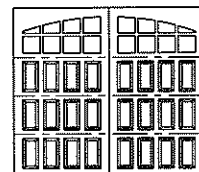

## MODEL 7105

4 Section Doors 7'4" to 8'0" High

*Wide*

6 Panel, Wide / 6 Lite  
Square Top  
Up To 10' Wide

6 Panel, Wide / 6 Lite  
Arched Top  
Up To 10' Wide

12 Panel, Wide / 12 Lite  
Square Top  
14' Wide & Over

12 Panel, Wide / 12 Lite  
Arched Top  
14' Wide & Over

6 Panel, Wide / 12 Lite  
Square Top  
Up To 10' Wide

6 Panel, Wide / 12 Lite  
Arched Top  
Up To 10' Wide

12 Panel, Wide / 24 Lite  
Square Top  
14' Wide & Over

12 Panel, Wide / 24 Lite  
Arched Top  
14' Wide & Over

*Narrow*

8 Panel, Narrow / 16 Lite  
Square Top  
Up To 10' Wide

8 Panel, Narrow / 16 Lite  
Arched Top  
Up To 10' Wide

16 Panel, Narrow / 32 Lite  
Square Top  
14' Wide & Over