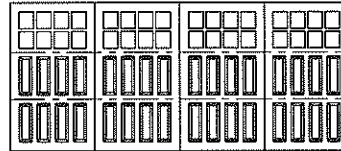

## MODEL 7105

3 Section Doors 6'6" to 7'3" High

*Wide*

6 Panel, Wide / 6 Lite  
Square Top  
Up To 10' Wide

6 Panel, Wide / 6 Lite  
Arched Top  
Up To 10' Wide

12 Panel, Wide / 12 Lite  
Square Top  
14' Wide & Over

12 Panel, Wide / 12 Lite  
Arched Top  
14' Wide & Over

6 Panel, Wide / 12 Lite  
Square Top  
Up To 10' Wide

6 Panel, Wide / 12 Lite  
Arched Top  
Up To 10' Wide

12 Panel, Wide / 24 Lite  
Square Top  
14' Wide & Over

12 Panel, Wide / 24 Lite  
Arched Top  
14' Wide & Over

*Narrow*

8 Panel, Narrow / 16 Lite  
Square Top  
Up To 10' Wide

8 Panel, Narrow / 16 Lite  
Arched Top  
Up To 10' Wide

16 Panel, Narrow / 32 Lite  
Square Top  
14' Wide & Over

## MODEL 7105

4 Section Doors 7'4" to 8'0" High

*Wide*

6 Panel, Wide / 6 Lite  
Square Top  
Up To 10' Wide

6 Panel, Wide / 6 Lite  
Arched Top  
Up To 10' Wide

12 Panel, Wide / 12 Lite  
Square Top  
14' Wide & Over