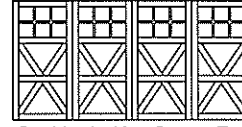

Single, 12 Lite,  
Arched Top

Single, 16 Lite,  
Arched Top

Double, 12 Lite, Arched Top

Double, 24 Lite, Arched Top

Double, 32 Lite, Arched Top

## Model 7412 Derby

Single, 6 Lite,  
Square Top

Single, 12 Lite,  
Square Top

Single, 16 Lite,  
Square Top

Double, 12 Lite, Square Top

Double, 24 Lite, Square Top

Double, 32 Lite, Square Top

Single, 6 Lite,  
Arched Top