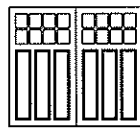

## Model 7412 Derby

Single, 6 Lite,  
Square Top

Single, 12 Lite,  
Square Top

Single, 16 Lite,  
Square Top

Double, 12 Lite, Square Top

Double, 24 Lite, Square Top

Double, 32 Lite, Square Top

Single, 6 Lite,  
Arched Top

Single, 12 Lite,  
Arched Top

Single, 16 Lite,  
Arched Top

Double, 12 Lite, Arched Top

Double, 24 Lite, Arched Top

Double, 32 Lite, Arched Top

## Model 7420 Cabriolet

Single, 6 Lite,  
Square Top

Single, 12 Lite,  
Square Top

Single, 16 Lite,  
Square Top

Double, 12 Lite, Square Top

Double, 24 Lite, Square Top

Double, 32 Lite, Square Top

Single, 6 Lite,  
Arched Top