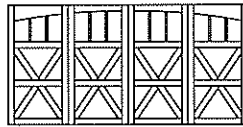

Single, 12 Lite,  
Arched Top

Single, 16 Lite,  
Arched Top

Double, 12 Lite, Arched Top

Double, 24 Lite, Arched Top

Double, 32 Lite, Arched Top

## Model 7412 Derby

Single, 6 Lite,  
Square Top

Single, 12 Lite,  
Square Top

Single, 16 Lite,  
Square Top

Double, 12 Lite, Square Top

Double, 24 Lite, Square Top

Double, 32 Lite, Square Top

Single, 6 Lite,  
Arched Top