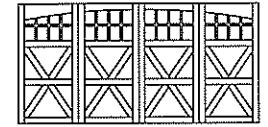

## Model 7412 Derby

Single, 6 Lite,  
Square Top

Single, 12 Lite,  
Square Top

Single, 16 Lite,  
Square Top

Double, 12 Lite, Square Top

Double, 24 Lite, Square Top

Double, 32 Lite, Square Top

Single, 6 Lite,  
Arched Top

Single, 12 Lite,  
Arched Top

Single, 16 Lite,  
Arched Top

Double, 12 Lite, Arched Top

Double, 24 Lite, Arched Top

Double, 32 Lite, Arched Top

## Model 7420 Cabriolet

Single, 6 Lite,  
Square Top

Single, 12 Lite,  
Square Top

Single, 16 Lite,  
Square Top

Double, 12 Lite, Square Top

Double, 24 Lite, Square Top

Double, 32 Lite, Square Top

Single, 6 Lite,  
Arched Top