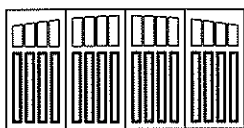

Single, 12 Lite,  
Arched Top

Single, 16 Lite,  
Arched Top

Double, 12 Lite, Arched Top

Double, 24 Lite, Arched Top

Double, 32 Lite, Arched Top

## Model 7421 Brougham

Single, 8 Lite,  
Square Top

Single, 16 Lite,  
Square Top

Double, 16 Lite, Square Top

Double, 32 Lite, Square Top

Single, 8 Lite,  
Arched Top

Single, 16 Lite,  
Arched Top

Double, 16 Lite, Arched Top