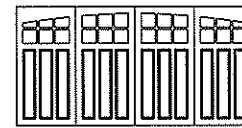

Single, 12 Lite,  
Arched Top

Single, 16 Lite,  
Arched Top

Double, 12 Lite, Arched Top

Double, 24 Lite, Arched Top

Double, 32 Lite, Arched Top

## Model 7420 Cabriolet

Single, 6 Lite,  
Square Top

Single, 12 Lite,  
Square Top

Single, 16 Lite,  
Square Top

Double, 12 Lite, Square Top

Double, 24 Lite, Square Top

Double, 32 Lite, Square Top

Single, 6 Lite,  
Arched Top