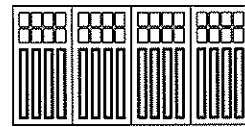

Single, 12 Lite,  
Arched Top

Single, 16 Lite,  
Arched Top

Double, 12 Lite, Arched Top

Double, 24 Lite, Arched Top

Double, 32 Lite, Arched Top

## Model 7421 Brougham

Single, 8 Lite,  
Square Top

Single, 16 Lite,  
Square Top

Double, 16 Lite, Square Top

Double, 32 Lite, Square Top

Single, 8 Lite,  
Arched Top

Single, 16 Lite,  
Arched Top

Double, 16 Lite, Arched Top