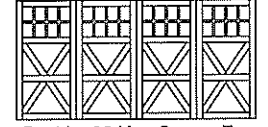

Single, 12 Lite,  
Arched Top

Single, 16 Lite,  
Arched Top

Double, 12 Lite, Arched Top

Double, 24 Lite, Arched Top

Double, 32 Lite, Arched Top

## Model 7412 Derby

Single, 6 Lite,  
Square Top

Single, 12 Lite,  
Square Top

Single, 16 Lite,  
Square Top

Double, 12 Lite, Square Top

Double, 24 Lite, Square Top

Double, 32 Lite, Square Top

Single, 6 Lite,  
Arched Top