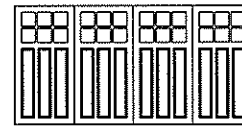

Single, 12 Lite,  
Arched Top

Single, 16 Lite,  
Arched Top

Double, 12 Lite, Arched Top

Double, 24 Lite, Arched Top

Double, 32 Lite, Arched Top

## Model 7420 Cabriolet

Single, 6 Lite,  
Square Top

Single, 12 Lite,  
Square Top

Single, 16 Lite,  
Square Top

Double, 12 Lite, Square Top

Double, 24 Lite, Square Top

Double, 32 Lite, Square Top

Single, 6 Lite,  
Arched Top