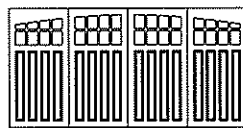

Single, 12 Lite,  
Arched Top

Single, 16 Lite,  
Arched Top

Double, 12 Lite, Arched Top

Double, 24 Lite, Arched Top

Double, 32 Lite, Arched Top

## Model 7421 Brougham

Single, 8 Lite,  
Square Top

Single, 16 Lite,  
Square Top

Double, 16 Lite, Square Top

Double, 32 Lite, Square Top

Single, 8 Lite,  
Arched Top

Single, 16 Lite,  
Arched Top

Double, 16 Lite, Arched Top