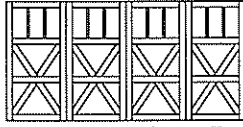

Single, 12 Lite,  
Arched Top

Single, 16 Lite,  
Arched Top

Double, 12 Lite, Arched Top

Double, 24 Lite, Arched Top

Double, 32 Lite, Arched Top

## Model 7412 Derby

Single, 6 Lite,  
Square Top

Single, 12 Lite,  
Square Top

Single, 16 Lite,  
Square Top

Double, 12 Lite, Square Top

Double, 24 Lite, Square Top

Double, 32 Lite, Square Top

Single, 6 Lite,  
Arched Top