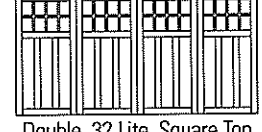

Single, 8 Lite,  
Arched Top

Single, 16 Lite,  
Arched Top

Double, 12 Lite, Arched Top

Double, 16 Lite, Arched Top

Double, 32 Lite, Arched Top

## Model 7401 Preakness

Single, 6 Lite,  
Square Top

Single, 12 Lite,  
Square Top

Single, 16 Lite,  
Square Top

Double, 12 Lite, Square Top

Double, 24 Lite, Square Top

Double, 32 Lite, Square Top

Single, 6 Lite,  
Arched Top

Single, 12 Lite,  
Arched Top

Single, 16 Lite,  
Arched Top

Double, 12 Lite, Arched Top

Double, 24 Lite, Arched Top

Double, 32 Lite, Arched Top

## Model 7402 Churchill

Single, 8 Lite,  
Square Top

Single, 16 Lite,  
Square Top

Single, 24 Lite,  
Square Top

Double, 16 Lite, Square Top

Double, 32 Lite, Square Top

Double, 48 Lite, Square Top

Single, 8 Lite,  
Arched Top